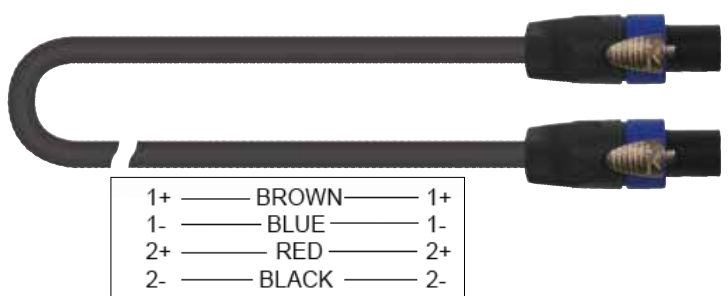

S/346PN

Speaker Cable

Neutrik NL4FX 4-pole Speakon connector
CA804 (4 x 2.5 mm) cable
Neutrik NL4FX 4-pole Speakon connector

Lengths (meters): 5 - 10 - 15 - 20
Wire colours: Black (BK)