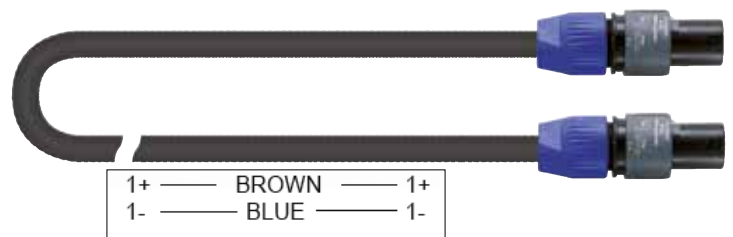

Lengths (meters): 0.2 - 2 - 5 - 10 - 15 - 20
 Wire colours: Black (BK)

S/345PN

Speaker Cable

Neutrik NL2FC 2-pole Speakon connector
CA822 (2 x 2 mm) cable
Neutrik NL2FC 2-pole Speakon connector

Lengths (meters): 5 - 10 - 15 - 20
 Wire colours: Black (BK)