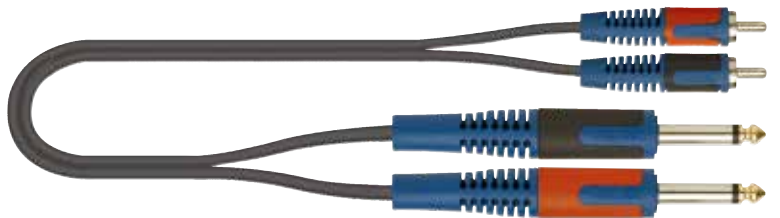

Lengths (meters): 2 - 5
 Wire colours: Black (BK)

RKSA/130

Audio Adaptor Cable

Two RCA QUIKLOK moulded phono plugs
SUPERFLEX cable
Two mono 6.3 mm QUIKLOK moulded jack plugs

Lengths (meters): 1 - 2 - 5
 Wire colours: Black (BK)

RKSA/110

Audio Adaptor Cable

Two RCA QUIKLOK moulded phono plugs
SUPERFLEX cable
Two RCA QUIKLOK moulded phono plugs

Lengths (meters): 1 - 1.5 - 2 - 3 - 5
 Wire colours: Black (BK)

RKSA/180

Audio Adaptor Cable