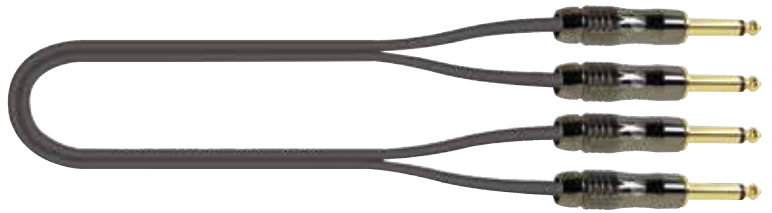

ITST KEY

Adaptor cable

Two Mono 6.3 mm metal jack plugs
CM822BK cable
Two Mono 6.3 mm metal jack plugs

Lengths (meters): 1 - 2 - 3 - 4.5 - 6
Wire colours: Black (BK)